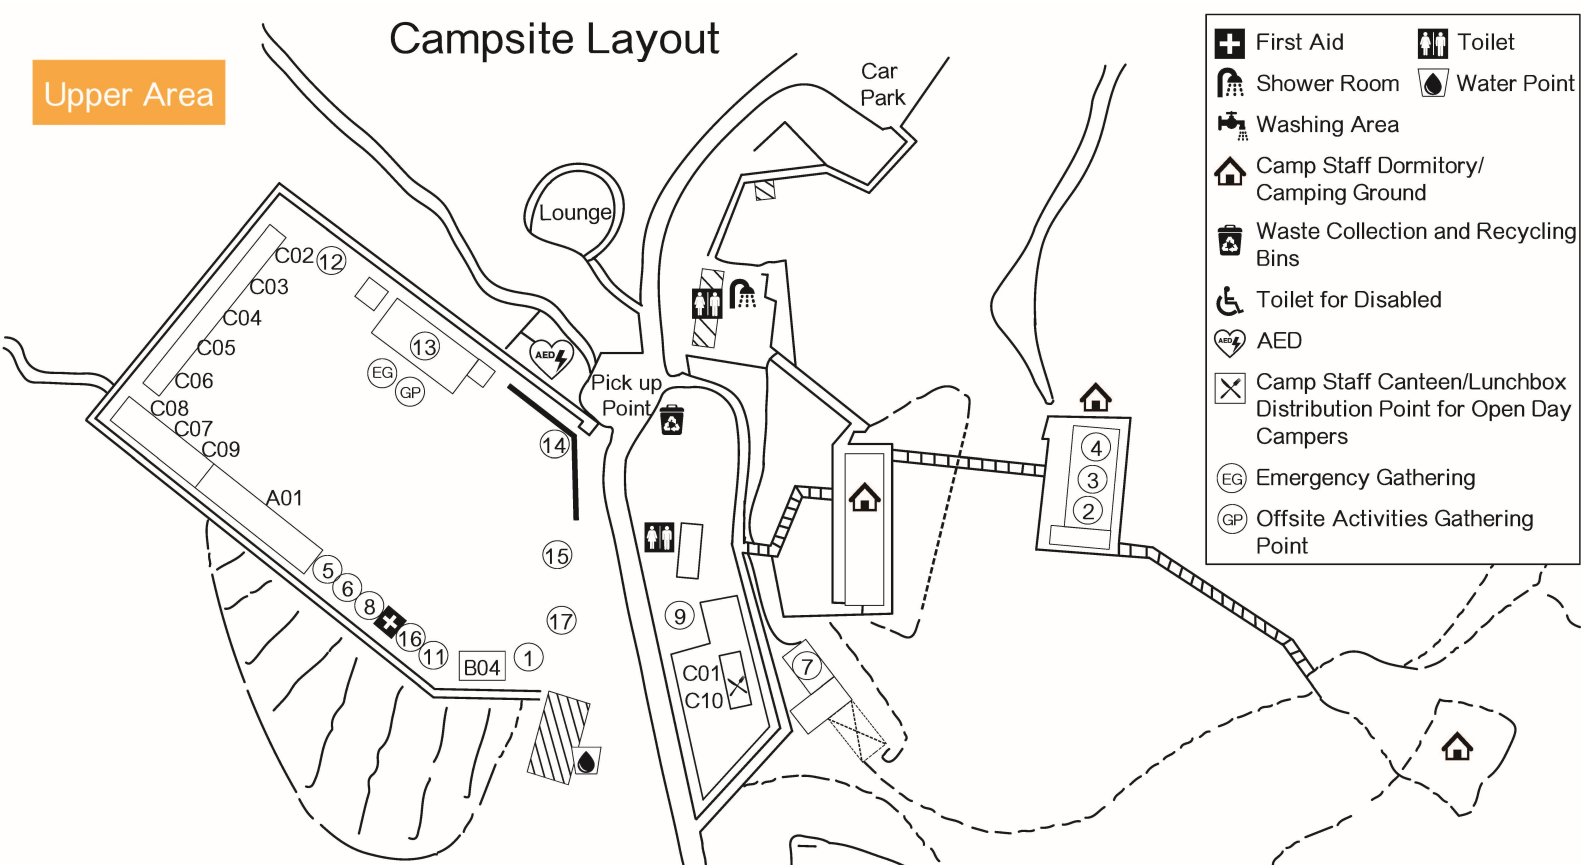

# Campsite Layout

Upper Area

- First Aid
- Toilet
- Shower Room
- Water Point
- Washing Area
- Camp Staff Dormitory/  
Camping Ground
- Waste Collection and Recycling  
Bins
- Toilet for Disabled
- AED
- Camp Staff Canteen/Lunchbox  
Distribution Point for Open Day  
Campers
- Emergency Gathering
- Offsite Activities Gathering  
Point

- |                            |  |
|----------------------------|--|
| A01 Global Village         | C01 Tailor-made of Life                          |
| B01 Navigating in the Sky  | C02 Funny Creative Christmas Craft               |
| B02 Spiderman              | C03 Fresh Bakery                                 |
| B03 Over the Solar System  | C04 Grasshopper Pass-on!/<br>Oh! Christmas Tree! |
| B04 Paratrooper            | C05 Create Your Nature                           |
| B05 Space Walk in Pairs    | C06 Knot of Friendship                           |
| B06 Jack and the Beanstalk | C07 The World of Darkness                        |
| B07 Sky Challenge          | C08 Stranger in the Other End                    |
| B08 Star War is On!        | C09 Inky World                                   |
|                            | C10 Hanging Garden                               |

- ① Souvenir Shop/Information
- ② Prayer Corner
- ③ Camp's Main Office
- ④ Administration and Public Relations Team Office
- ⑤ International and China Liaison Team Office
- ⑥ Campsite Management Team Office
- ⑦ Catering Service Team Office
- ⑧ Logistics and Transportation Team Office
- ⑨ Programme Team Office
- ⑩ Sub-camp management Team Office
- ⑪ Guest Reception
- ⑫ Fight for 100
- ⑬ Stage
- ⑭ Flagpole
- ⑮ Main Gate
- ⑯ Guide Shop/Trefoil Guild
- ⑰ Open Day Camper Registration Counter

Lower area